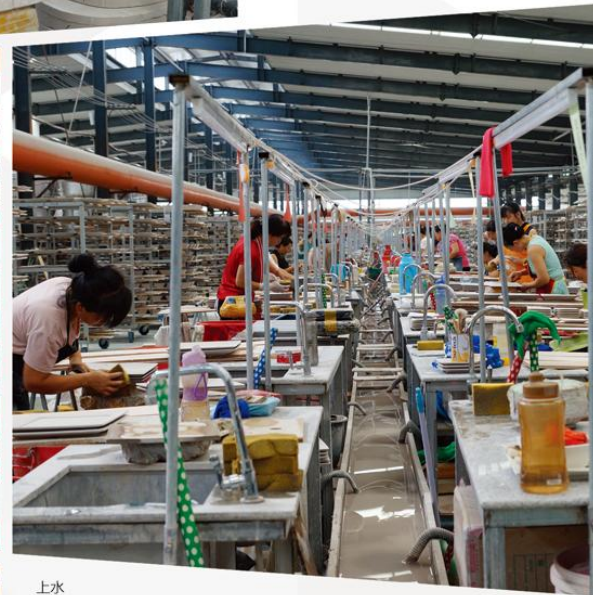

The factory is about 260,000㎡which including 150,000㎡for production workshop, 50,000㎡for porcelain clay production workshop, 20,000㎡for packing department, 34,000㎡for show room & office & dormitory. There are 2000 workers, 7 kilns, 10 high pressure casting production line, 4 slip casting production lines, 5 automatic rolling production line and 4 packing lines. The plant is clean and modern with complete hardware facilities.

高压
High Pressure Casting

PRODUCTION
PROCESS
生产过程

WWW.ZUNYICERAMIC.COM

潮州瓷·山西造
QUALITY CHAOZHOU PORCELAIN
MADE IN SHANXI

PRODUCTION PROCESS 生产过程

WWW.ZUNYICERAMIC.COM

上釉
GLAZING

PROFESSIONAL & CONCENTRATE ,
RESPONSIVE & ACCOUNTABLE
INNOVATIVE & DYNAMIC ,
DECISIVE & AFFECTIVE, TENDER & LOVE