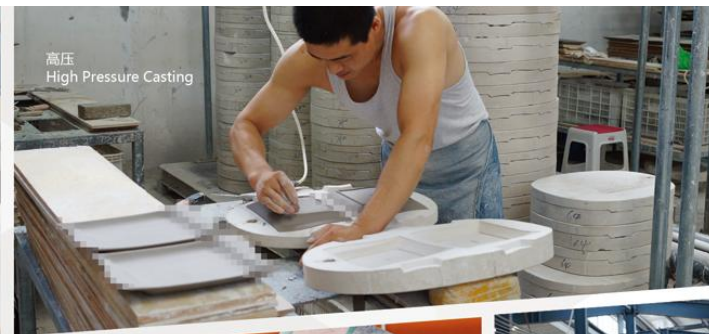

高压
High Pressure Casting

PRODUCTION
PROCESS
生产过程

WWW.ZUNYICERAMIC.COM

潮州瓷·山西造
QUALITY CHAOZHOU PORCELAIN
MADE IN SHANXI

PRODUCTION PROCESS 生产过程

WWW.ZUNYICERAMIC.COM

上釉
GLAZING

PROFESSIONAL & CONCENTRATE ,
RESPONSIVE & ACCOUNTABLE
INNOVATIVE & DYNAMIC ,
DECISIVE & AFFECTIVE, TENDER & LOVE